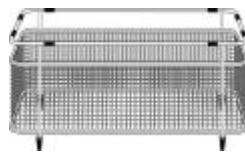

BLANCO PERFORMA CASCADE

Item No. 400886

Features

Indulge in the performance, functionality and beauty.

Made in Germany

80% natural granite composite material

Exceptional resistance to heat, stains, scratches and acids

SILGRANIT®

Main bowl left

Item No. 400886

Spec sheets/DXF

Top View

Scope of supply

Stainless Steel Mesh
Basket
406461

3 1/2" (90 mm) stainless steel strainer, template

Design tips

Width of base unit : 915 mm

Bowl depth: 10" (255 mm) / 7 3/4" (197 mm)

To protect from damage, this model should be shipped on a pallet.

Depending on cabinet construction, a different cabinet size may be required. Consult the cabinet manufacturer.