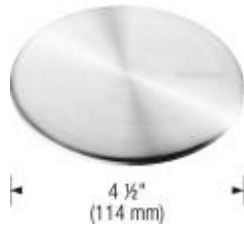

Design tips

Width of base unit : 915 mm

Bowl depth: 10" (255 mm) / 7 3/4" (197 mm)

To protect from damage, this model should be shipped on a pallet.

Depending on cabinet construction, a different cabinet size may be required. Consult the cabinet manufacturer.

Faucets

BLANCO RITA DUAL SPRAY
Chrome / Anthracite
401462

BLANCO POSH
Chrome / Anthracite
401086

BLANCO ALTA DUAL SPRAY
Chrome / Anthracite
401315

Optional Accessories

Stainless Steel Sink Grid
406449

3 1/2" CapFlow strainer cover
Stainless steel (fits all BLANCO
strainers)
517666