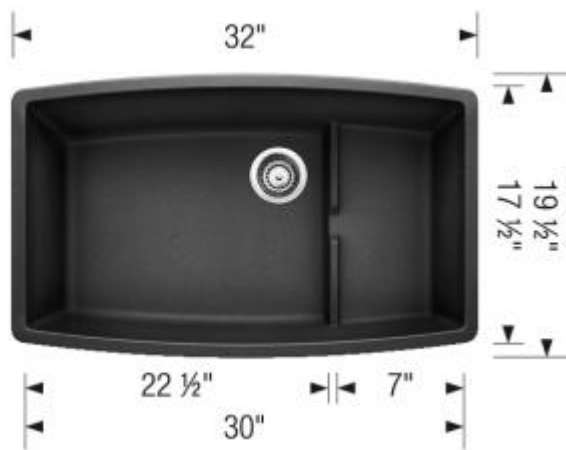

Non porous - dirt and bacteria cannot penetrate the surface of the sink

Unique bowl and shape designs

Centered drain hole maximize usable bowl and cabinet storage space

3 1/2" (90mm) stainless steel strainer included

SILGRANIT®

Main bowl left

Item No. 400886

Spec sheets/DXF

Top View

Scope of supply

Stainless Steel Mesh
Basket
406461

3 1/2" (90 mm) stainless steel strainer, template

Design tips

Width of base unit : 915 mm

Bowl depth: 10" (255 mm) / 7 3/4" (197 mm)

To protect from damage, this model should be shipped on a pallet.

Depending on cabinet construction, a different cabinet size may be required. Consult the cabinet manufacturer.