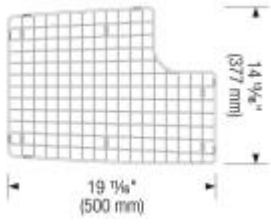

Stainless Steel Sink Grid
406449